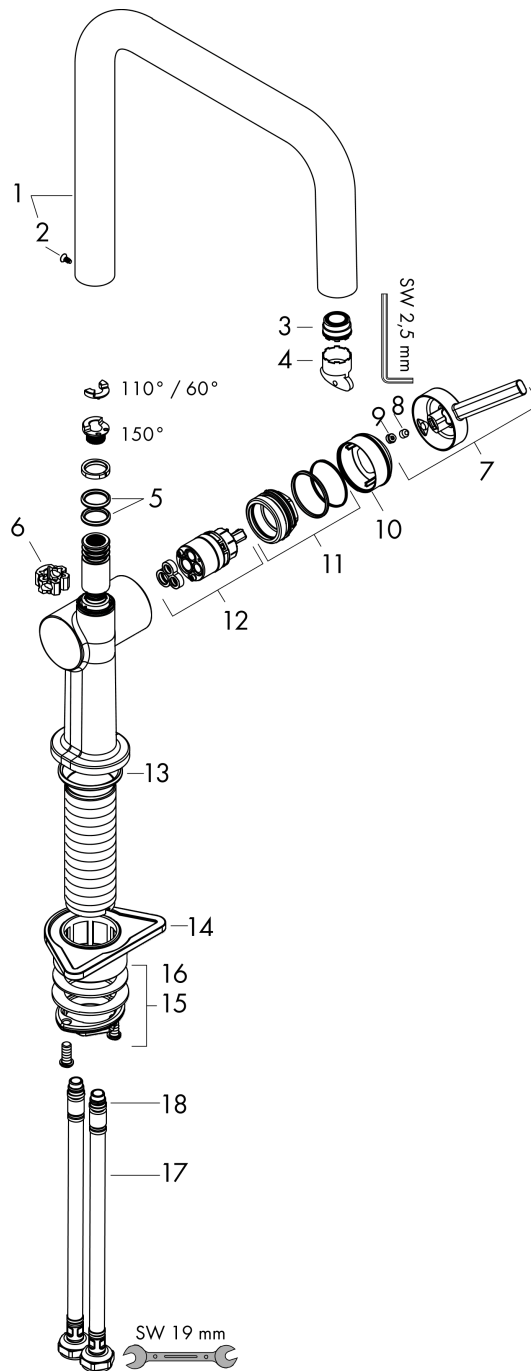

Talis M54

Single lever kitchen mixer U 220, 1jet

Surfaces: **Matt Black** Article Number: **72806670**

Description

product features

- ComfortZone 220
- swivel range adjustable in 4 steps 60°, 110°, 150° or 360°
- laminar spray
- connection dimension: DN15
- maximum flow rate at 3 bar: 9 l/min
- ceramic cartridge
- connection type: G 3/8 connections
- temperature limitation adjustable
- suitable for continuous flow water heaters

Technology

Design awards

reddot winner 2020

Product image

Scale drawing

Flowchart

Talis M54

Single lever kitchen mixer U 220, 1jet

Surfaces: **Matt Black** Article Number: **72806670**

Exploded Drawing

Year of production: >04/20

Talis M54

Single lever kitchen mixer U 220, 1jet

Surfaces: **Matt Black** Article Number: **72806670**

Spare part list

Year of production: >04/20

| Pos. | Description | Article Number | Price | PU |
|------|-------------------------------------|----------------|-------|----|
| 1 | spout cpl. | 93756670 | - | 1 |
| 2 | screw | 97662000 | - | 1 |
| 3 | spray former | 93748000 | - | 1 |
| 4 | service tool | 93750000 | - | 1 |
| 5 | O-Ring 14x2,5 | 98189000 | - | 1 |
| 6 | axialring | 97558000 | - | 1 |
| 7 | handle | 93736670 | - | 1 |
| 8 | hollow set screw M5x5 | 98446000 | - | 1 |
| 9 | screw cover | 93735610 | - | 1 |
| 10 | flange | 93737670 | - | 1 |
| 11 | nut | 93738000 | - | 1 |
| 12 | cartridge, assy | 93760000 | - | 1 |
| 13 | O-ring 36x3 | 98052000 | - | 1 |
| 14 | support | 97523000 | - | 1 |
| 15 | fixing set (Ø 34) | 95049000 | - | 1 |
| 16 | lever collar | 97548000 | - | 1 |
| 17 | connection hose 900 mm M8x0,75 G3/8 | 93746000 | - | 1 |
| 18 | O-ring 6,6x1,6 | 93019000 | - | 1 |
| a | set of adapters | 93395000 | - | 1 |