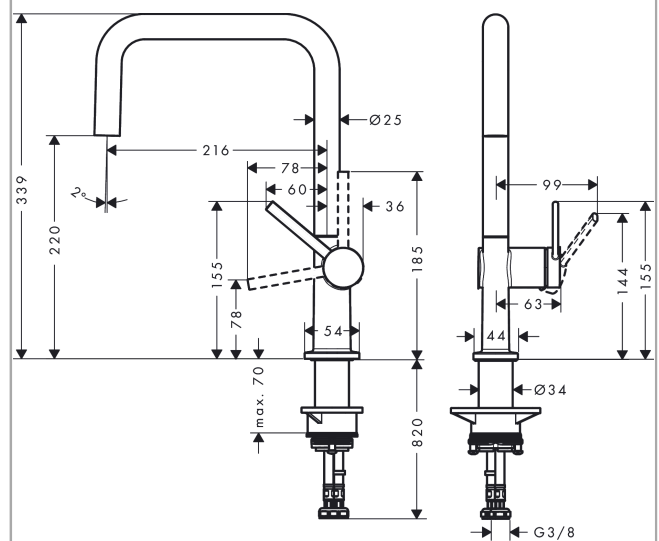

Talis M54

Single lever kitchen mixer U 220, 1jet

Surfaces: **Matt Black** Article Number: **72806670**

Description

product features

- ComfortZone 220
- swivel range adjustable in 4 steps 60°, 110°, 150° or 360°
- laminar spray
- connection dimension: DN15
- maximum flow rate at 3 bar: 9 l/min
- ceramic cartridge
- connection type: G 3/8 connections
- temperature limitation adjustable
- suitable for continuous flow water heaters

Technology

Design awards

reddot winner 2020

Product image

Scale drawing

Flowchart

Talis M54

Single lever kitchen mixer U 220, 1jet

Surfaces: **Matt Black** Article Number: **72806670**

Exploded Drawing

Year of production: >04/20

Talis M54

Single lever kitchen mixer U 220, 1jet

Surfaces: **Matt Black** Article Number: **72806670**

Spare part list

Year of production: >04/20

| Pos. | Description | Article Number | Price | PU |
|------|-------------------------------------|----------------|-------|----|
| 1 | spout cpl. | 93756670 | - | 1 |
| 2 | screw | 97662000 | - | 1 |
| 3 | spray former | 93748000 | - | 1 |
| 4 | service tool | 93750000 | - | 1 |
| 5 | O-Ring 14x2,5 | 98189000 | - | 1 |
| 6 | axialring | 97558000 | - | 1 |
| 7 | handle | 93736670 | - | 1 |
| 8 | hollow set screw M5x5 | 98446000 | - | 1 |
| 9 | screw cover | 93735610 | - | 1 |
| 10 | flange | 93737670 | - | 1 |
| 11 | nut | 93738000 | - | 1 |
| 12 | cartridge, assy | 93760000 | - | 1 |
| 13 | O-ring 36x3 | 98052000 | - | 1 |
| 14 | support | 97523000 | - | 1 |
| 15 | fixing set (Ø 34) | 95049000 | - | 1 |
| 16 | lever collar | 97548000 | - | 1 |
| 17 | connection hose 900 mm M8x0,75 G3/8 | 93746000 | - | 1 |
| 18 | O-ring 6,6x1,6 | 93019000 | - | 1 |
| a | set of adapters | 93395000 | - | 1 |