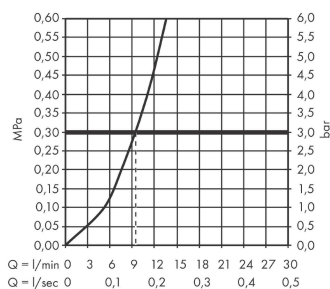

Technology

Design awards

reddot winner 2020

Product image

Scale drawing

Flowchart

Talis M54

Single lever kitchen mixer U 220, 1jet